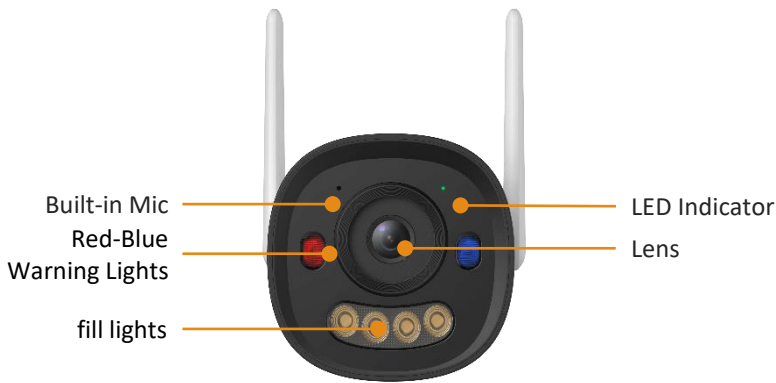

Front View

Specifications

Camera

Image Sensor	1/2.9" Progressive CMOS
Max Resolution	3MP(2560×1440) 5MP(2880×1620)
Night Vision	25m Distance
Focal Length	2.8mm/3.6mm Fixed Lens

Video & Audio

Video Compression	H.265/H.264
Video Frame Rate	20fps Frame rate
Focal Length	8×Digital Zoom
Sound Channel	Two-way Audio

Notice Management

Human Detection	YES
Vehicle Detection	YES
Motion Detection	YES
Configurable Region	YES

Network

Wi-Fi	2.4GHz Wi-Fi 6 (IEEE802.11b/g/n/ax)
Ethernet port	1 x 100Mbps Ethernet Port
Imou App	iOS, Android
Onvif	Yes

Auxiliary Interface

Micro SD Card	up to 512GB
Built in Mic	YES
Reset Button	YES

General

Power supply	DC 12V 1A
Power Consumption	< 9W
Working Environment	-30°C~+50°C, Less Than 95%RH
Dimension(L×W×H)	147.7 × 74.2 × 75.6mm
Weight	0.290kg

What's in the box

Camera × 1

Screw Package × 1

Quick Start Guide × 1

Mounting Plate × 1

Power Adapter × 1

Installation Position Map × 1