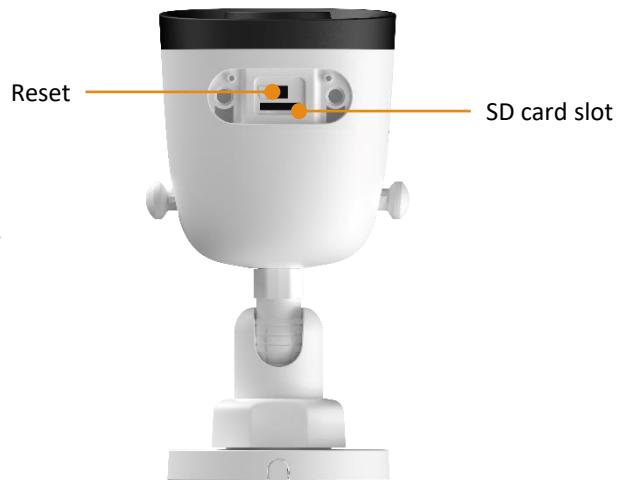

Bullet 2E Pro

3MP/5MP

H.265 Outdoor Wi-Fi Camera

Bullet 2E Pro delivers 3MP/5MP live monitoring with a choice of 2.8mm/3.6mm F1.6 lens option, it supports four night vision modes for clear-as day clarity even in pitch dark. With IP67 certified, the camera can be used outdoors under different weather conditions. With built-in spotlight and Red & Blue alarm lights, Bullet 2E Pro actively keeps unwelcome visitors away from what you care about. Bullet 2E Pro support Human & vehicle Detection, quickly finds human & vehicle targets in images and immediately sends a notification to you.

IP67

Weatherproof from dust and water

2.4G Wi-Fi 6

IEEE802.11b/g/n/a/ax (2.4GHz WIFI 6)

Stay close with what you care

With Cloud service, you will have access to what you care as long as Internet is available. You can record daily or motion videos on Cloud and play back anytime anywhere.

Front View

Bottom View

Specifications

Camera

Image Sensor	1/2.9" Progressive CMOS
Max Resolution	3MP(2560×1440) 5MP(2880×1620)
Night Vision	25m Distance
Focal Length	2.8mm/3.6mm Fixed Lens

Video & Audio

Video Compression	H.265/H.264
Video Frame Rate	20fps Frame rate
Focal Length	8×Digital Zoom
Sound Channel	Two-way Audio